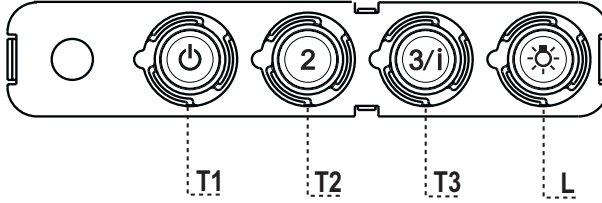

USE

Control panel

| BUTTON | LED | FUNCTIONS |
|-----------------|----------|--|
| T1 Speed | On | Turns the Motor on at Speed one. Turns the Motor off. |
| T2 Speed | On | Turns the Motor on at Speed two. |
| T3 Speed | Fixed | When pressed briefly, turns the Motor on at Speed three. |
| | Flashing | Pressed for 2 Seconds. Activates Speed four with a timer set to 10 minutes, after which it returns to the speed that was set previously. Suitable to deal with maximum levels of cooking fumes. |
| L Light | | Turns the Lighting System on and off. |

Warning: Button **T1** turns the motor off, after first passing to speed one.

1754_1 (051208)

1754_1 (051208)

10.03.2009

Outpup lista dinamico

1

Materiale 422001877
Documento 245/020
N. foglio
Div./Imp./Alt. 202 / 3 / 01
Definizione QUADRETTO COM.SILVER PULS.3V G S.FABER
Qtà base (NR) 1,000