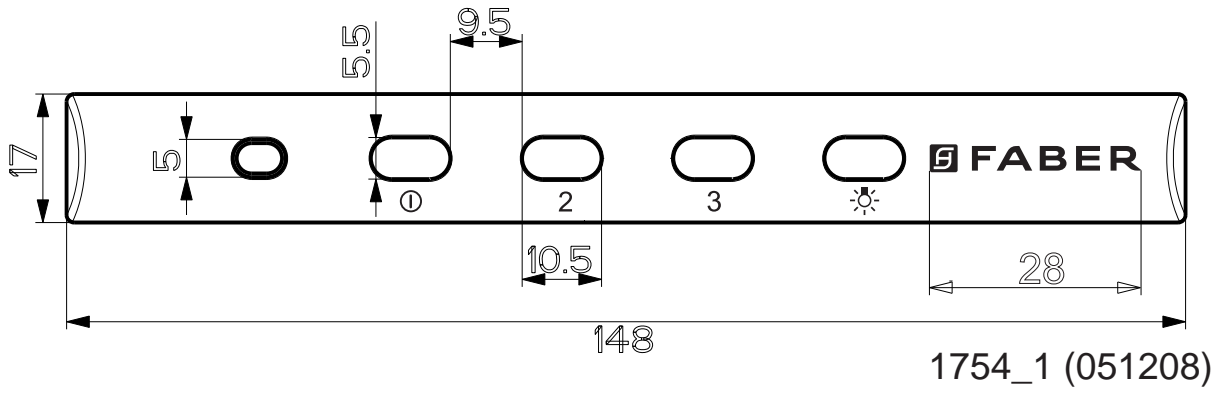

USE

Control panel

| BUTTON | LED | FUNCTIONS |
|-----------------|----------|--|
| T1 Speed | On | Turns the Motor on at Speed one. Turns the Motor off. |
| T2 Speed | On | Turns the Motor on at Speed two. |
| T3 Speed | Fixed | When pressed briefly, turns the Motor on at Speed three. |
| | Flashing | Pressed for 2 Seconds. Activates Speed four with a timer set to 10 minutes, after which it returns to the speed that was set previously. Suitable to deal with maximum levels of cooking fumes. |
| L Light | | Turns the Lighting System on and off. |

Warning: Button **T1** turns the motor off, after first passing to speed one.

1754_1 (051208)

1754_1 (051208)

10.03.2009

Outpup lista dinamico

1

Materiale 422001877
Documento 245/020
N. foglio
Div./Imp./Alt. 202 / 3 / 01
Definizione QUADRETTO COM.SILVER PULS.3V G S.FABER
Qtà base (NR) 1,000